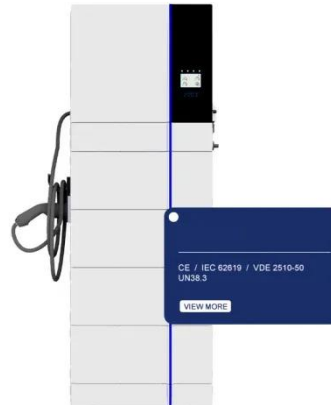

analysis and

Huawei 5G-A smart base stations redefine the intelligent standards of communication infrastructure through the "AI chip + digital twin + multi-agent" technology stack.

[Get Price](#)

Huawei wins huge share of China Mobile's 5G base station contracts

In total, Huawei has won 52 percent of China Mobile's 5G base station work, as part of the largest portion of the contracts put out for tender this year, according to Yicai Global.

[Get Price](#)

5G Base Station Market Size & Share Outlook to 2031

The 5G base station is a fixed communication equipment that connects using a single or several antennas. It includes a wireless receiver and a small-range transceiver with an antenna and ...

[Get Price](#)

5G Network Architectures and Technologies