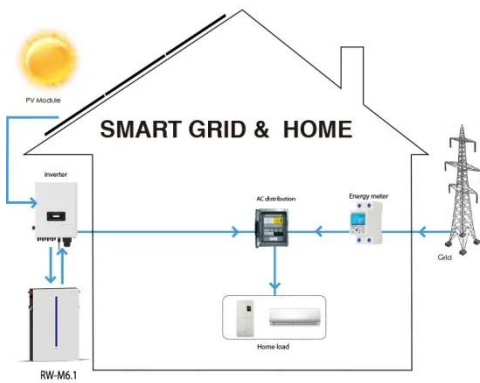

during project transport and warehousing. PVpallet has reduced inventory losses and increased our bottom line.

[Get Price](#)

Photovoltaic panel pallet requirements and standards

pallets should be inspected for any signs of damage. Solar panels can be packed on pallets either horizontally or 0mm Silver Frame with White Backsheet, 72 Cells.

[Get Price](#)

- ☒ IP65/IP55 OUTDOOR CABINET
- ☒ OUTDOOR MODULE CABINET
- ☒ OUTDOOR ENERGY STORAGE CABINET
- ☒ 19 INCH