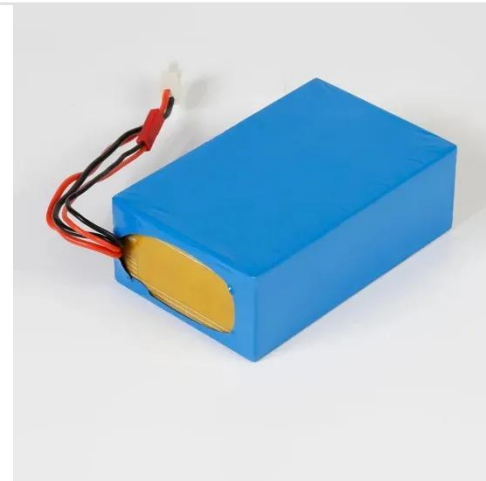

Battery Enclosures & Cabinets

Battery enclosure boxes also feature locking mechanisms that protect unauthorized people against possible electrical dangers if they happen to be tampering with your equipment. Our battery ...

[Get Price](#)