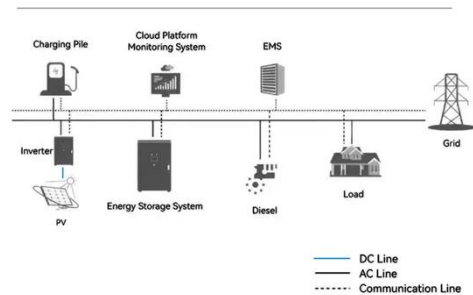

[Get Price](#)

Applications

PV Waterproof Rail

Solar PV waterproof rails are innovative mounting systems designed to support solar panels while ensuring protection from water and environmental elements. These rails are particularly useful in ...

[Get Price](#)

M Type Water Channel , topbestsolar

TBS's zinc-aluminum-magnesium M channel waterproofing solution protects solar installations from rainwater leakage. This system combines an M-shaped channel with U-shaped auxiliary channels ...

[Get Price](#)

System Topology

What are the types of trough solar panels? , NenPower

Unlike photovoltaic panels that typically convert solar energy as it arrives, trough systems can retain thermal energy for later use. This is especially beneficial for meeting energy demands ...

[Get Price](#)

Evaluating the viability of installing photovoltaic panels on

This innovative strategy leverages solar energy to deliver clean, renewable power for irrigation pumps and related equipment, while also facilitating water storage. A study conducted by ...