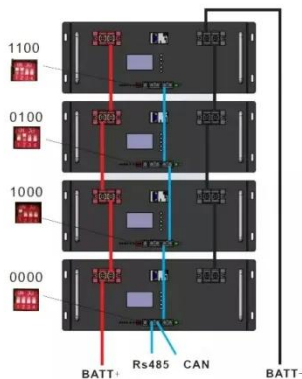

Which is the best outdoor communication battery cabinet in Malawi

OUTDOOR COMMUNICATION SINGLE WAREHOUSE CABINET

Energy storage battery cabinet installed in outdoor cabinet In this comprehensive guide, we'll explore everything you need to know about outdoor inverter battery cabinets, including their importance, key ...

[Get Price](#)

Malawi Outdoor Energy Storage Cabinet Manufacturer: Powering

In a country where 40% of rural communities lack reliable grid access (World Bank 2023), Malawi outdoor energy storage cabinet manufacturers are becoming crucial players in bridging this power gap.

[Get Price](#)

ESTEL Outdoor Battery Cabinets What You Need to Know

Choose the best outdoor battery cabinet with weatherproof design, security features, and climate control to protect your batteries and ensure reliable performance.